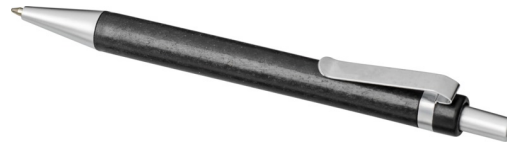

10744100

TIDORE WHEAT STRAW CLICK ACTION BALLPOINT PEN

Modern style ballpoint pen with click action mechanism, with barrel made of wheat straw and finished with striking chrome coloured details. Wheat straw is left over stalk after wheat grains are harvested, which reduces the amount of plastic used. Wheat straw, ABS Plastic.

AVAILABLE COLOURS